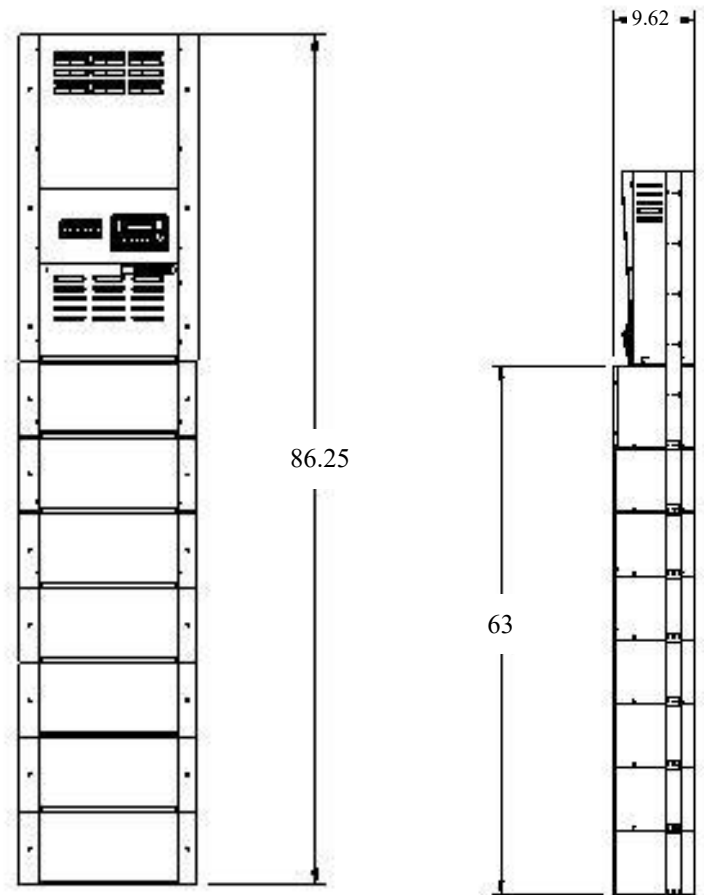

Model Number: SAC3180M

5 knockouts for cable connectors

Mounting flange can be located for flush or inset mounting (0 to 3-1/2")

Specifications:

Electrical Input	120 Volts
Electrical Output (watts)	3100
Surge Output	6000 watts
Electrical Output (volts)	120 volts
Battery Capacity	800 amp hours
Number of Outlets	6 - 20 amp
Waveform	Modified Sine
Physical Size	14 x 86.25 x 9.62
Approx. Shipping Weight	825 lbs