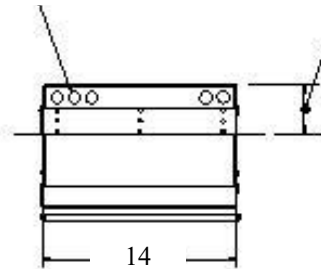

Model Number: SAC3180M

5 knockouts for cable connectors

Mounting flange can be located for flush or inset mounting (0 to 3-1/2")

Specifications:

Electrical Input	120 Volts
Electrical Output (watts)	3100
Surge Output	6000 watts
Electrical Output (volts)	120 volts
Battery Capacity	800 amp hours
Number of Outlets	6 - 20 amp
Waveform	Modified Sine
Physical Size	14 x 86.25 x 9.62
Approx. Shipping Weight	825 lbs